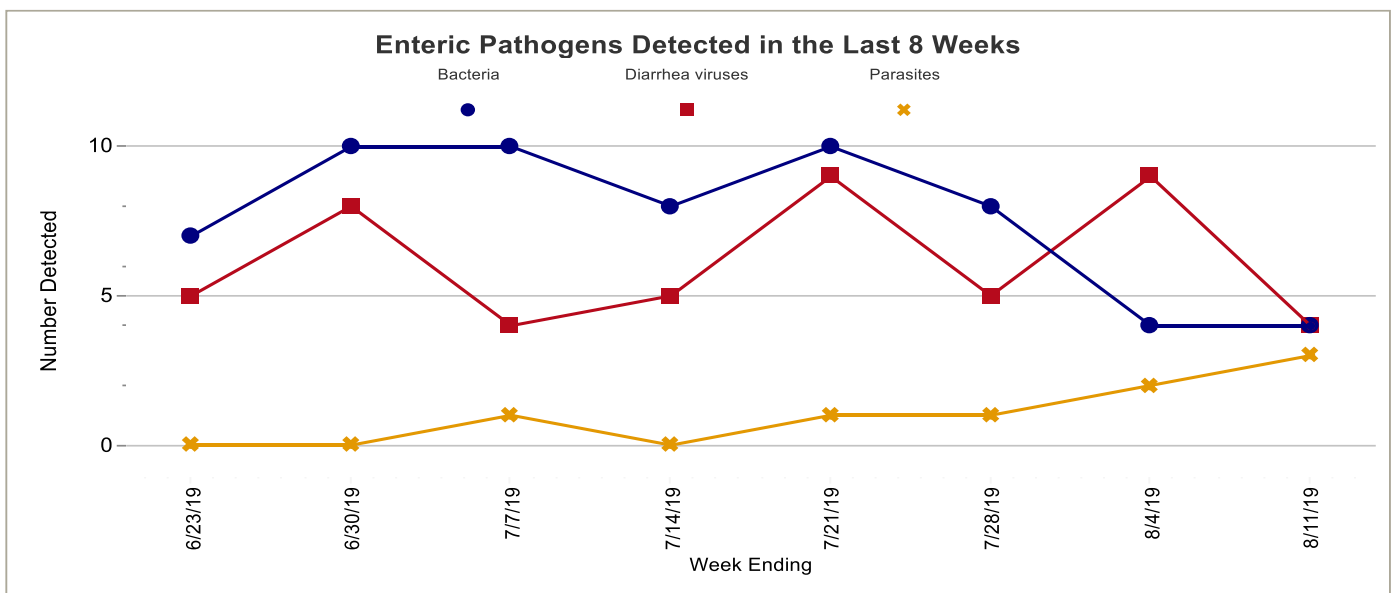

Late Breaker:

Affiliated with  
 University of Colorado  
 Anschutz Medical Campus

13123 E 16th Ave, Aurora, CO 80045  
 720-777-1234 | [childrenscolorado.org](http://childrenscolorado.org)