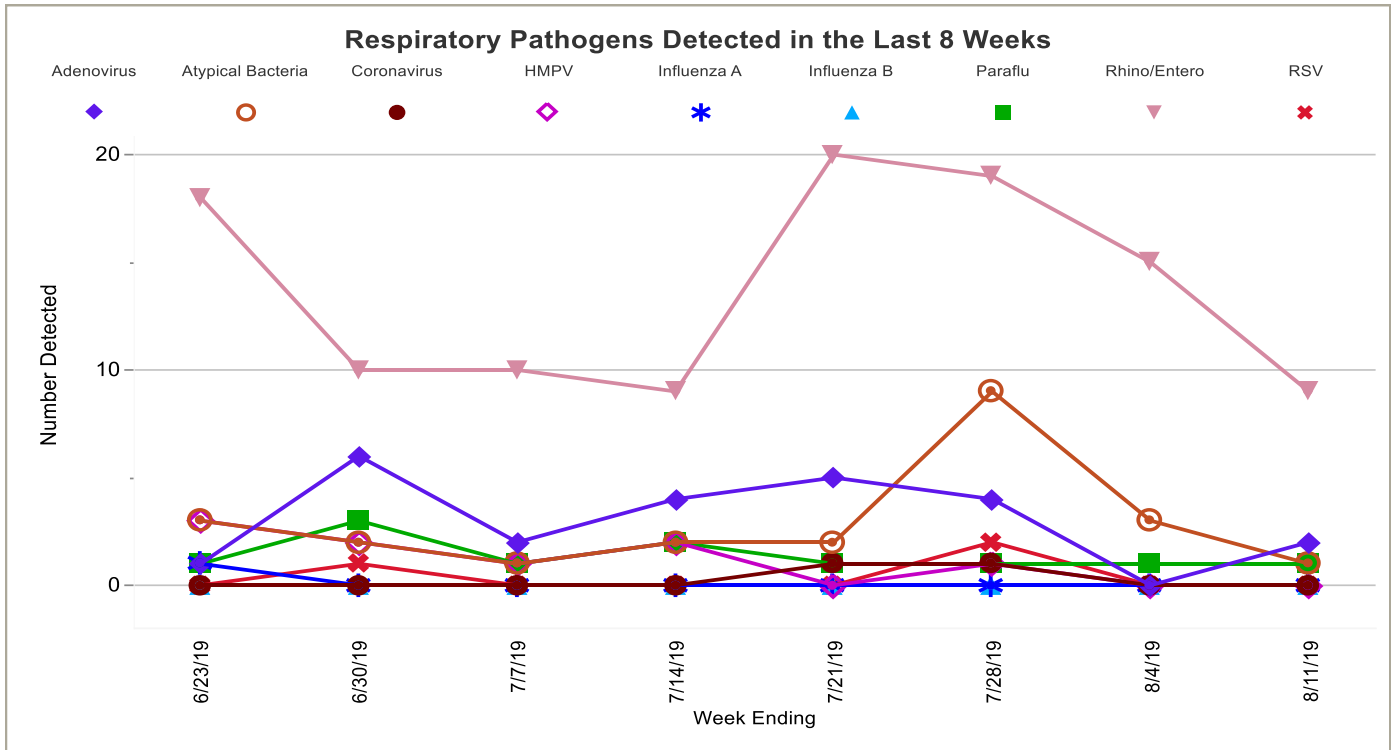

# Bug Watch

© THE DEPARTMENTS OF PATHOLOGY (MICROBIOLOGY) & EPIDEMIOLOGY  
 Content Editors: Sam Dominguez, MD ([samuel.dominguez@childrenscolorado.org](mailto:samuel.dominguez@childrenscolorado.org)) &  
 Kelly Pearce ([kelly.pearce@childrenscolorado.org](mailto:kelly.pearce@childrenscolorado.org))  
 Circulation Editor: Gail Vittitoe ([gail.vittitoe@childrenscolorado.org](mailto:gail.vittitoe@childrenscolorado.org))